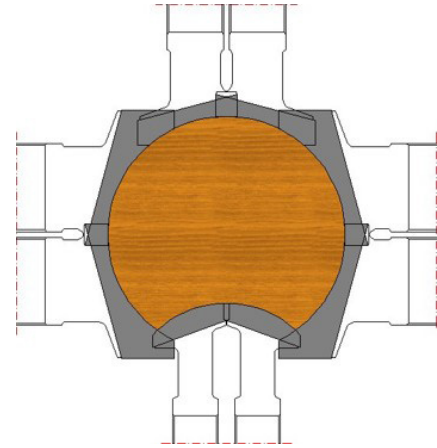

# LOG CUTTER SET HS

- Planer cutter for round log.

## TECHNICAL DATA

PROFILE CUTTER SET 1 SET / 8 CUTTER HSS Z=2 HS

	ORDER NO
CUTTER SET / LOG D 120	HKD120
CUTTER SET / LOG D 150	HKD150
CUTTER SET / LOG D 160	HKD160
CUTTER SET / LOG D 170	HKD170
CUTTER SET / LOG D 190	HKD190
CUTTER SET / LOG D 220	HKD220
CUTTER SET / LOG D 250	HKD250